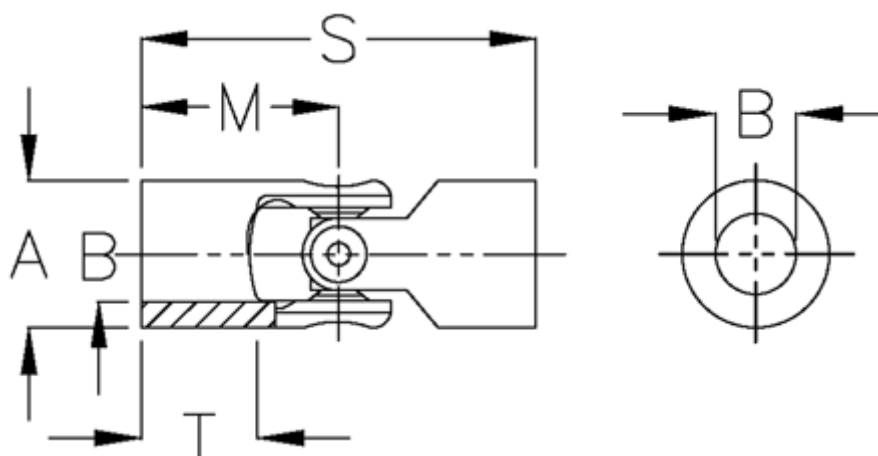

Article number: 07620410

Description: Single cross joint w/needle bearing
Short version, 0.620.410

Measures

A	= 20
B H7	= 10
M	= 24.0
MD max N m	= 15
s	= 48
T	= 13